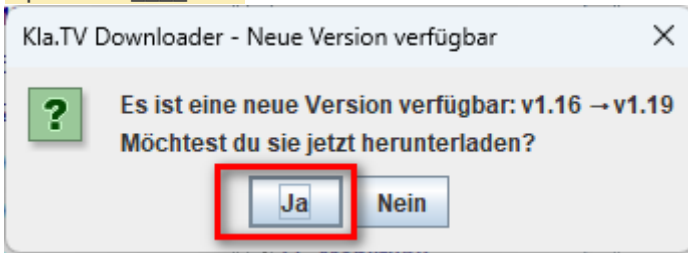

**Alternativ:
Nach Update suchen**

- [Navigation icons] [Navigation icons] "Assets" [Navigation icons] [Navigation icons] → [Navigation icons] MSI [Navigation icons] [Navigation icons]