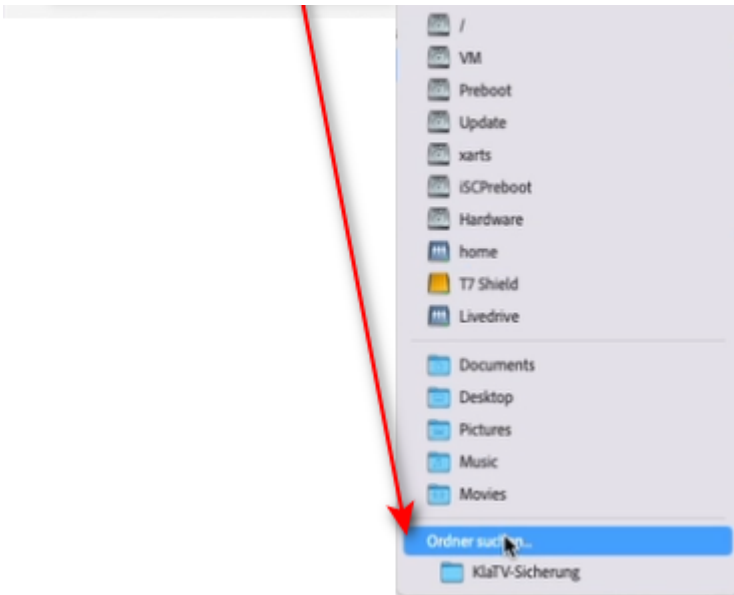

Wähle das Kla.TV-Archiv auf deiner Festplatte

- 4 "Great Reset" → "Search"