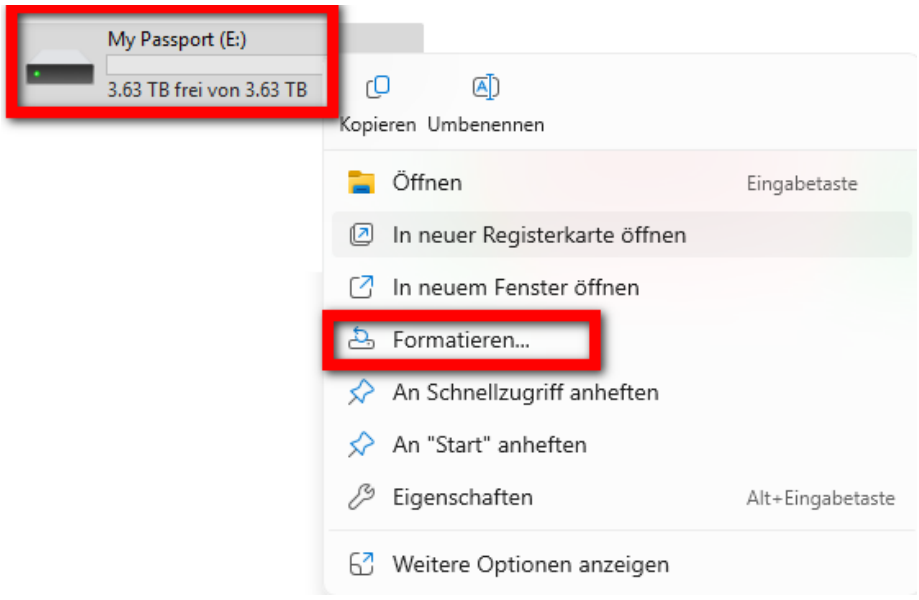

- [Progress Bar] [Progress Bar] [Progress Bar] "exFAT" [Progress Bar] [Progress Bar] [Progress Bar] "Start" [Progress Bar]